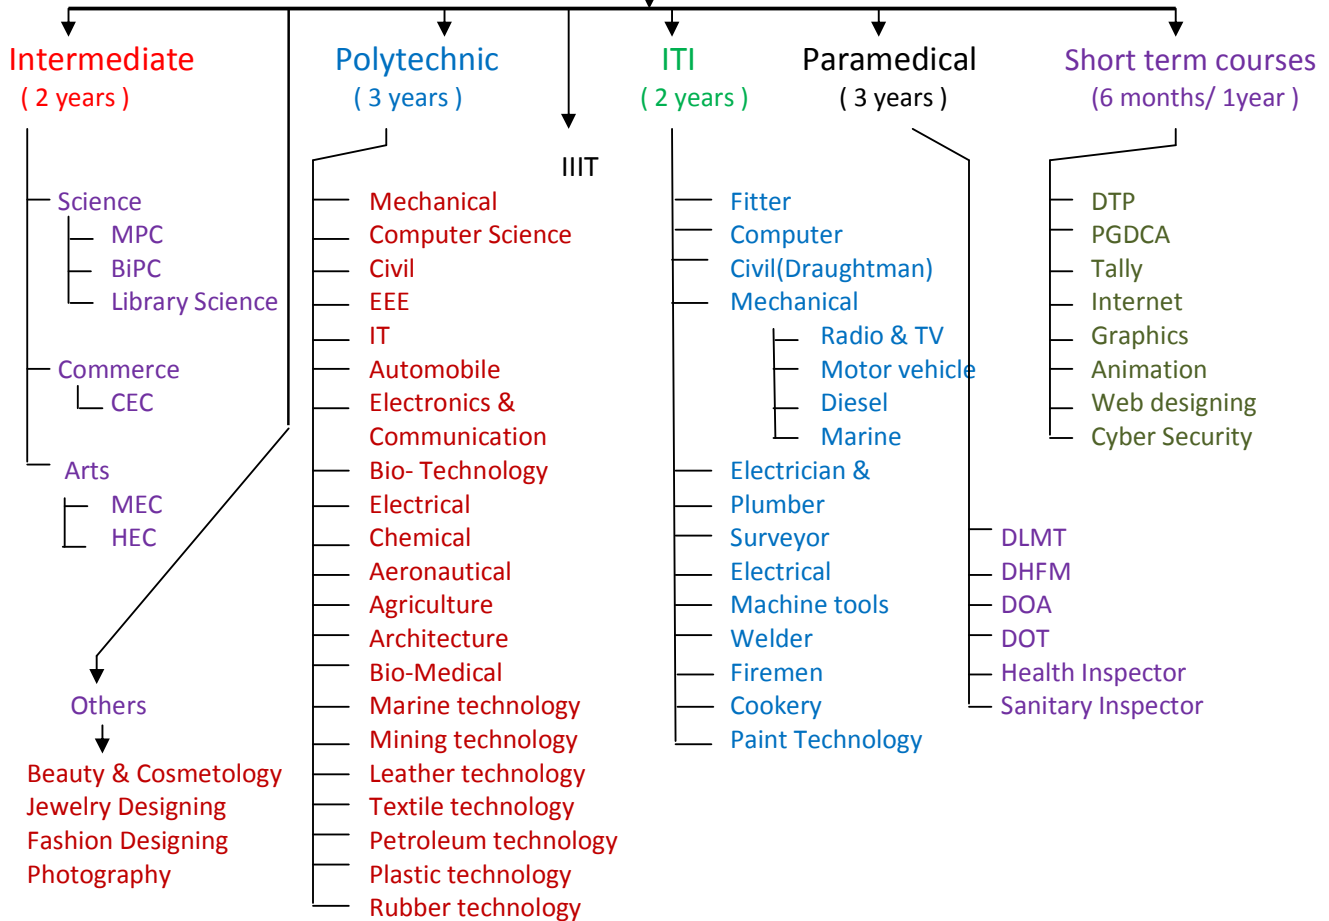

What Next ?

After 10th class

Examinations	
Exam	Website
APRJC	www.aprs.cgg.gov.in
Polytechnic Entrance	www.appolitechnic.nic

- Govt. Jobs**
- VRA
 - Military
 - AW (Female)
 - Driving Posts

What Next ?

After Intermediate

Engineering

(4 Years)

BE / B. Tech

Eligible MPC

Entrance Tests

EAMCET, IIT, AIEEE, BITSAT ..etc

- CSE
- IT
- ECE
- EEE
- Civil Eng
- Mechanical Eng
- Chemical Eng
- Aeronautical Eng
- Aerospace Eng
- Agricultural Eng
- Automobile Eng
- Bio-medical Eng
- Bio-technology Eng
- Ceramic Eng
- Industrial Eng
- Environmental Eng
- Marine Eng
- Mining Eng
- Silk & Textile Eng